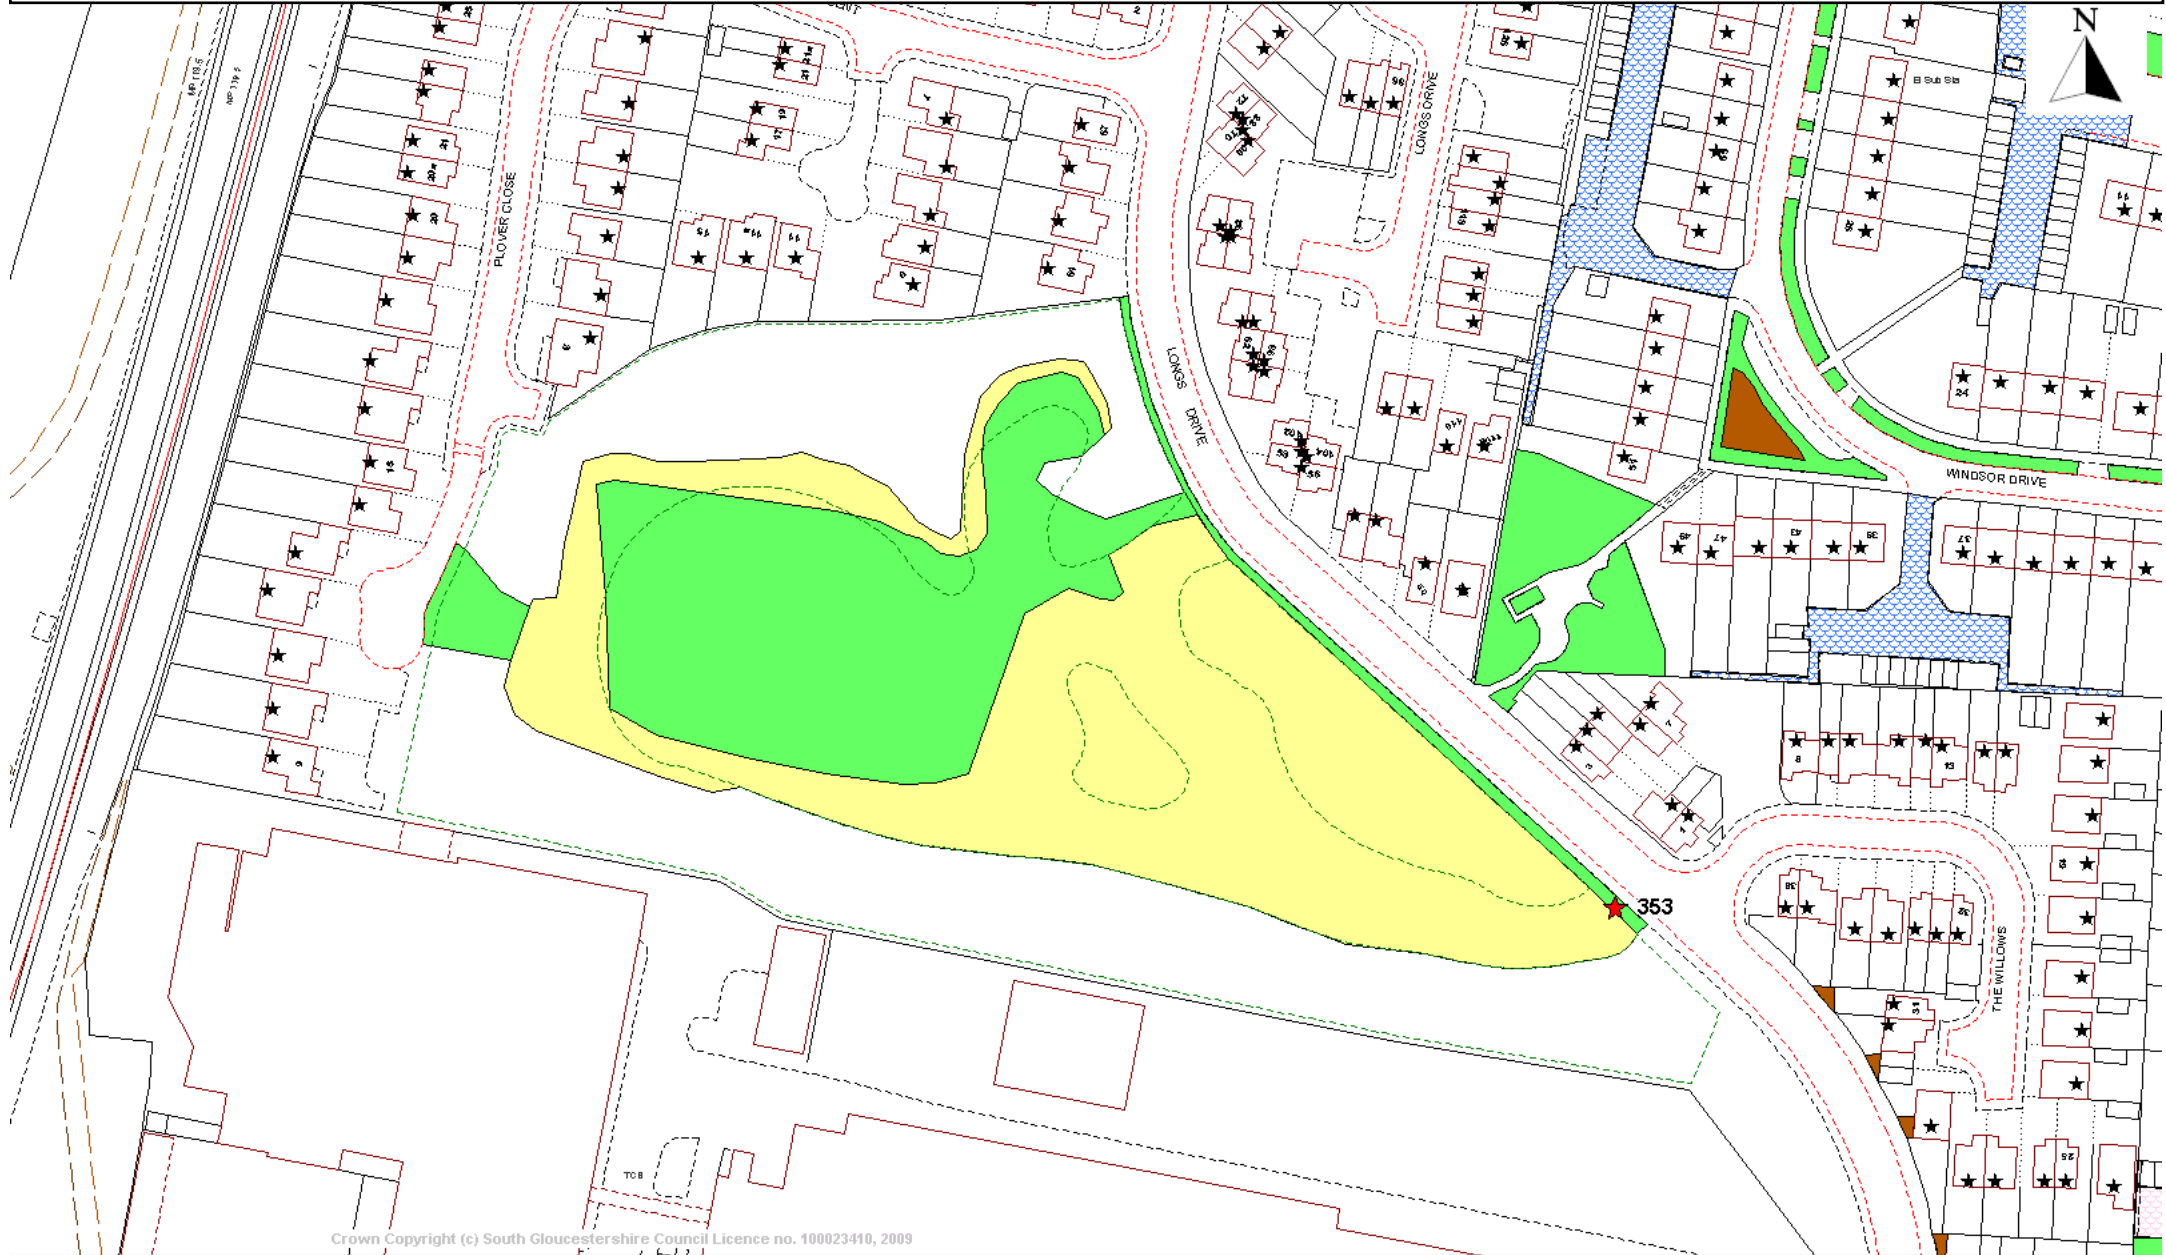

Longs Drive

Crown Copyright (c) South Gloucestershire Council Licence no. 100023410, 2009

South Gloucestershire Council
Castle Street
Thornbury
South Gloucestershire
BS35 1HF

Telephone: 01454 868009
Website: www.southglos.gov.uk

Scale 1/1404

Date 30/10/2009

© Copyright South Gloucestershire Council 2009. All rights reserved.
© Crown Copyright. All rights reserved. 100023410, 2009